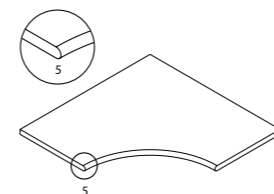

Gradino ad angolo rientrante con toro
Internal corner bullnose
Margelle angle rentrant arrondi
Abgerundete Innenecke

60x60 20mm AS **P-6690**
59,5x59,5 Ret. 20mm AS **P-6690**

● 88