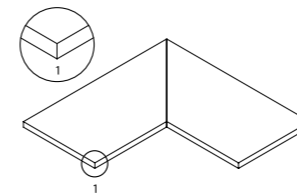

Angolo interno
Straight edge corners
Margelles angle droit
Eckstufe

30x60 20mm AS **P-6470**
29,65x59,5 Ret. 20mm AS **P-6470**

● 78