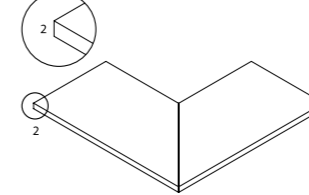

● 65

Gradino costa toro scanalato  
 Bullnose Grooved  
 Margelle sillonnée arrondie  
 Rillenstufe gerundet

30x60 20mm AS **P-6530**  
 29,65x59,5 Ret. 20mm AS **P-6530**

● 61

Angolo interno  
 Straight edge corners  
 Margelles angle droit  
 Eckstufe

30x60 20mm AS **P-6470**  
 29,65x59,5 Ret. 20mm AS **P-6470**

● 78

Angolo esterno  
 Straight edge outer  
 Angle extérieur  
 Eckstufe Außenseite

30x60 20mm AS **P-6470**  
 29,65x59,5 Ret. 20mm AS **P-6470**