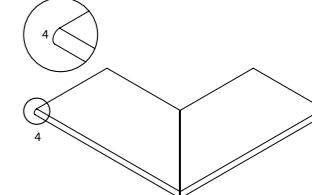

30x60 20mm AS **P-6530**
 29,65x59,5 Ret. 20mm AS **P-6530**

Angolo interno
 Straight edge corners
 Margelles angle droit
 Eckstufe

30x60 20mm AS **P-6470**
 29,65x59,5 Ret. 20mm AS **P-6470**

Angolo esterno
 Straight edge outer
 Angle extérieur
 Eckstufe Außenseite

30x60 20mm AS **P-6470**
 29,65x59,5 Ret. 20mm AS **P-6470**

Gradini con bordo interno a toro
 Bullnose inner corners
 Margelles bord intérieur arrondi
 Abgerundete Innenecke (Gärung)

30x60 20mm AS **P-6660**
 29,65x59,5 Ret. 20mm AS **P-6660**