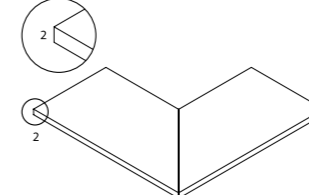

Gradino costa retta scanalato
 Straight edge Grooved
 Margelle sillonnée
 Rillenstufe

30x60 20mm AS **P-6350**
 29,65x59,5 Ret. 20mm AS **P-6350**

Gradino costa toro scanalato
 Bullnose Grooved
 Margelle sillonnée arrondie
 Rillenstufe gerundet

30x60 20mm AS **P-6530**
 29,65x59,5 Ret. 20mm AS **P-6530**

Angolo interno
 Straight edge corners
 Margelles angle droit
 Eckstufe

30x60 20mm AS **P-6470**
 29,65x59,5 Ret. 20mm AS **P-6470**

Angolo esterno
 Straight edge outer
 Angle extérieur
 Eckstufe Außenseite