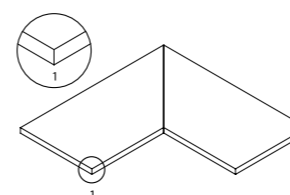

Gradino costa retta
 Straight edge
 Margelle
 Stufenplatte

30x60 20mm AS **P-6340**
 29,65x59,5 Ret. 20mm AS **P-6340**

Gradino costa toro
 Bullnose
 Margelle arrondie
 Stufenplatte abgerundet

30x60 20mm AS **P-6520**
 29,65x59,5 Ret. 20mm AS **P-6520**

30x60 20mm AS **P-6530**
 29,65x59,5 Ret. 20mm AS **P-6530**

Angolo interno
 Straight edge corners
 Margelles angle droit
 Eckstufe

30x60 20mm AS **P-6470**
 29,65x59,5 Ret. 20mm AS **P-6470**

Angolo esterno
 Straight edge outer
 Angle extérieur
 Eckstufe Außenseite