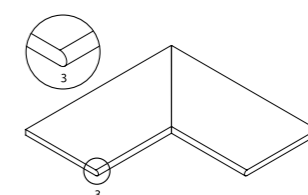

30x60 20mm AS **P-6530**
 29,65x59,5 Ret. 20mm AS **P-6530**

Angolo interno
 Straight edge corners
 Margelles angle droit
 Eckstufe

30x60 20mm AS **P-6470**
 29,65x59,5 Ret. 20mm AS **P-6470**

Angolo esterno
 Straight edge outer
 Angle extérieur
 Eckstufe Außenseite

30x60 20mm AS **P-6470**
 29,65x59,5 Ret. 20mm AS **P-6470**

Gradini con bordo interno a toro
 Bullnose inner corners
 Margelles bord intérieur arrondi
 Abgerundete Innenecke (Gärung)

30x60 20mm AS **P-6660**
 29,65x59,5 Ret. 20mm AS **P-6660**